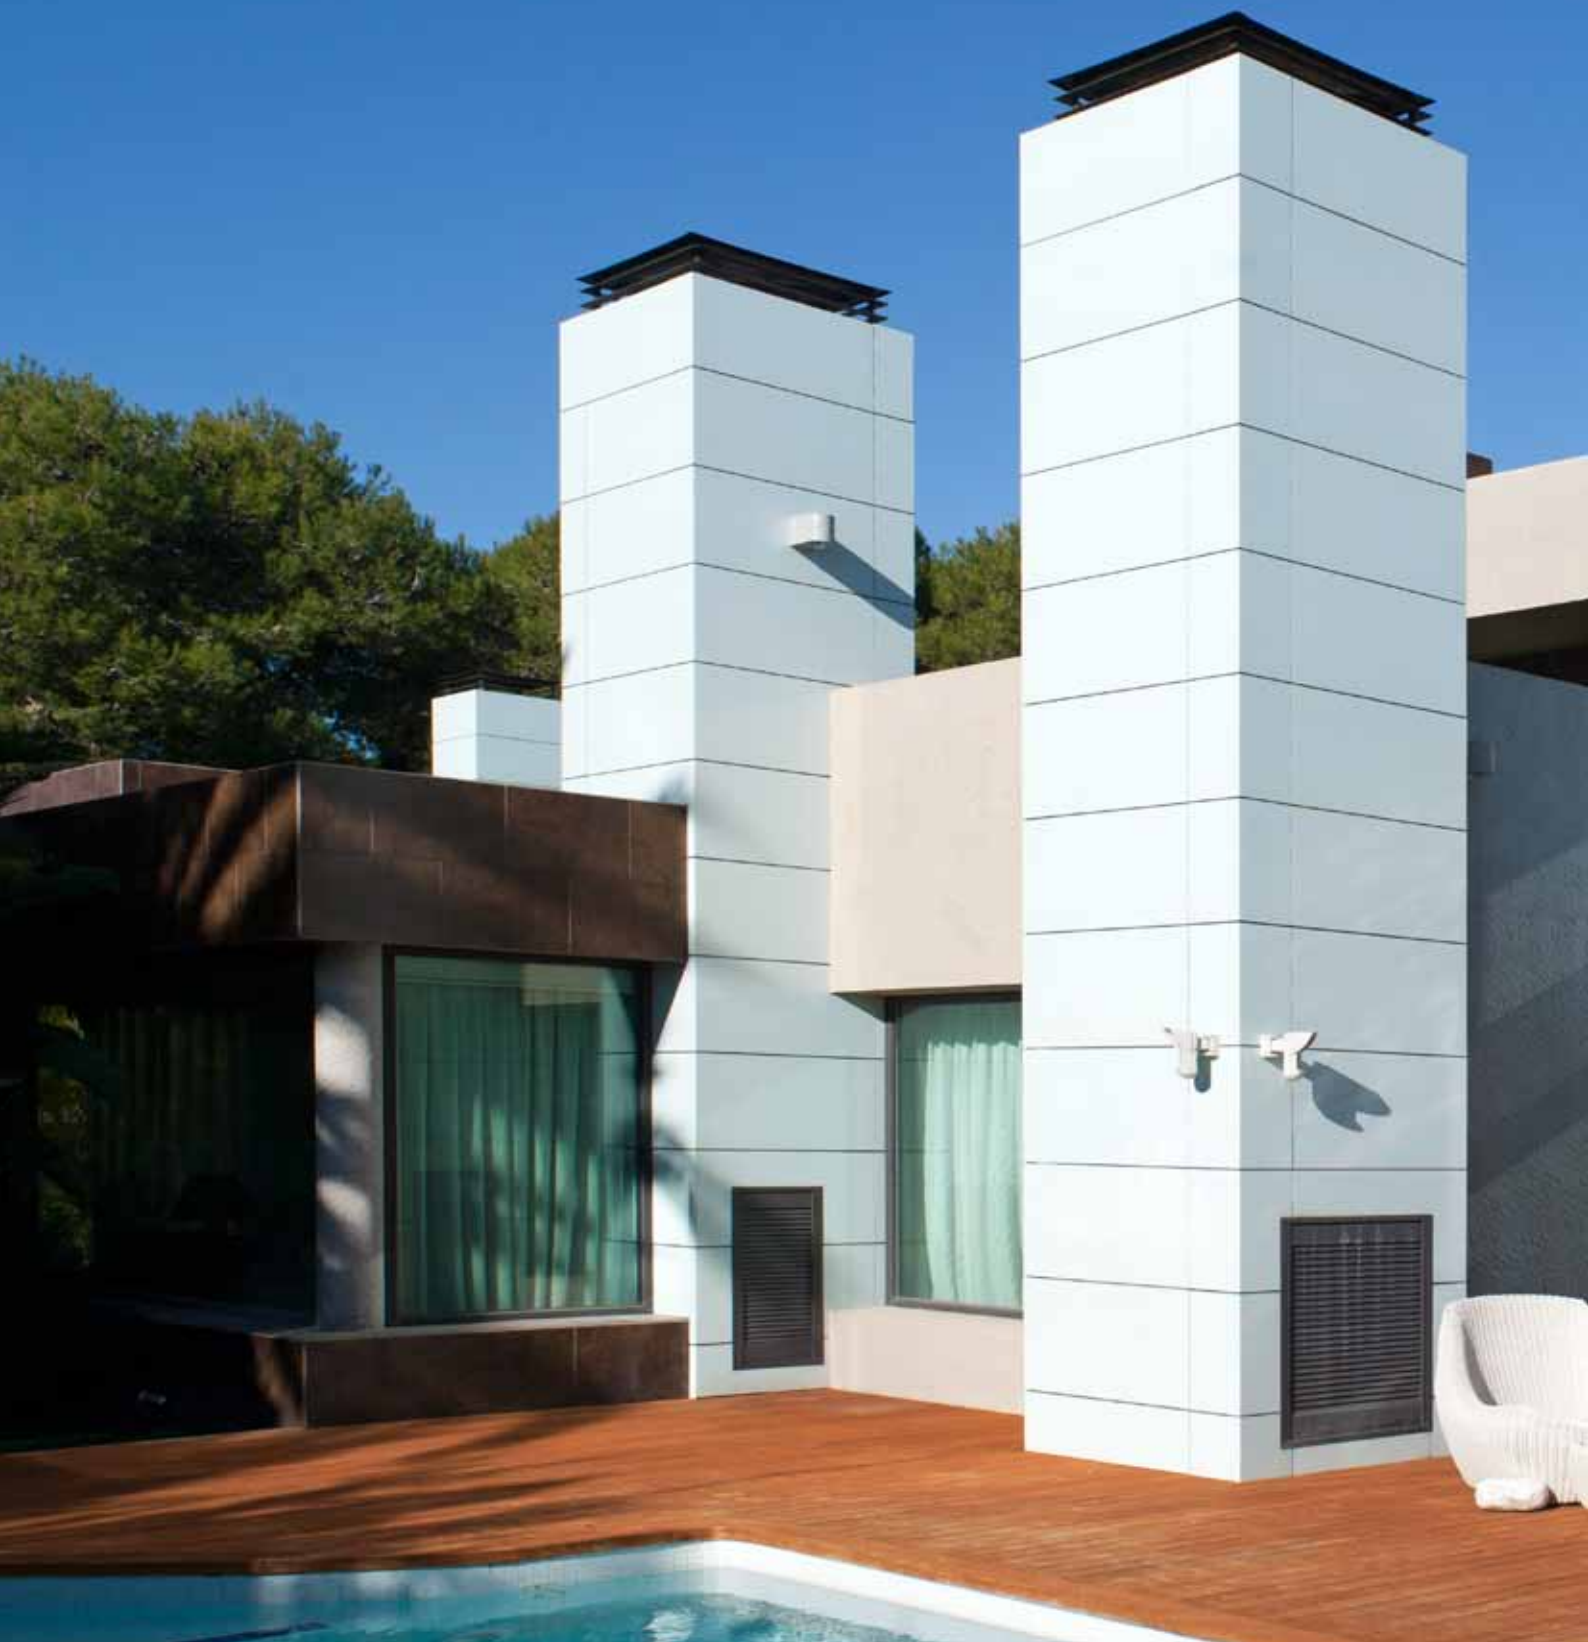

Wall: Natural Stone
MOKA ANTICATO BIOPROT 30x60x1,2 cm
PATAGONIA HOME PROT 30x60x1 cm
Grout
COLORSTUK BEIGE

3
Flooring: Outdoor decking
ECOSTYLEDECK MOUNTAIN
14,4x240x2,4 cm

Product available in different formats and colours. PORCELANOSA Grupo recommends ONE-FLEX to fix the pieces.