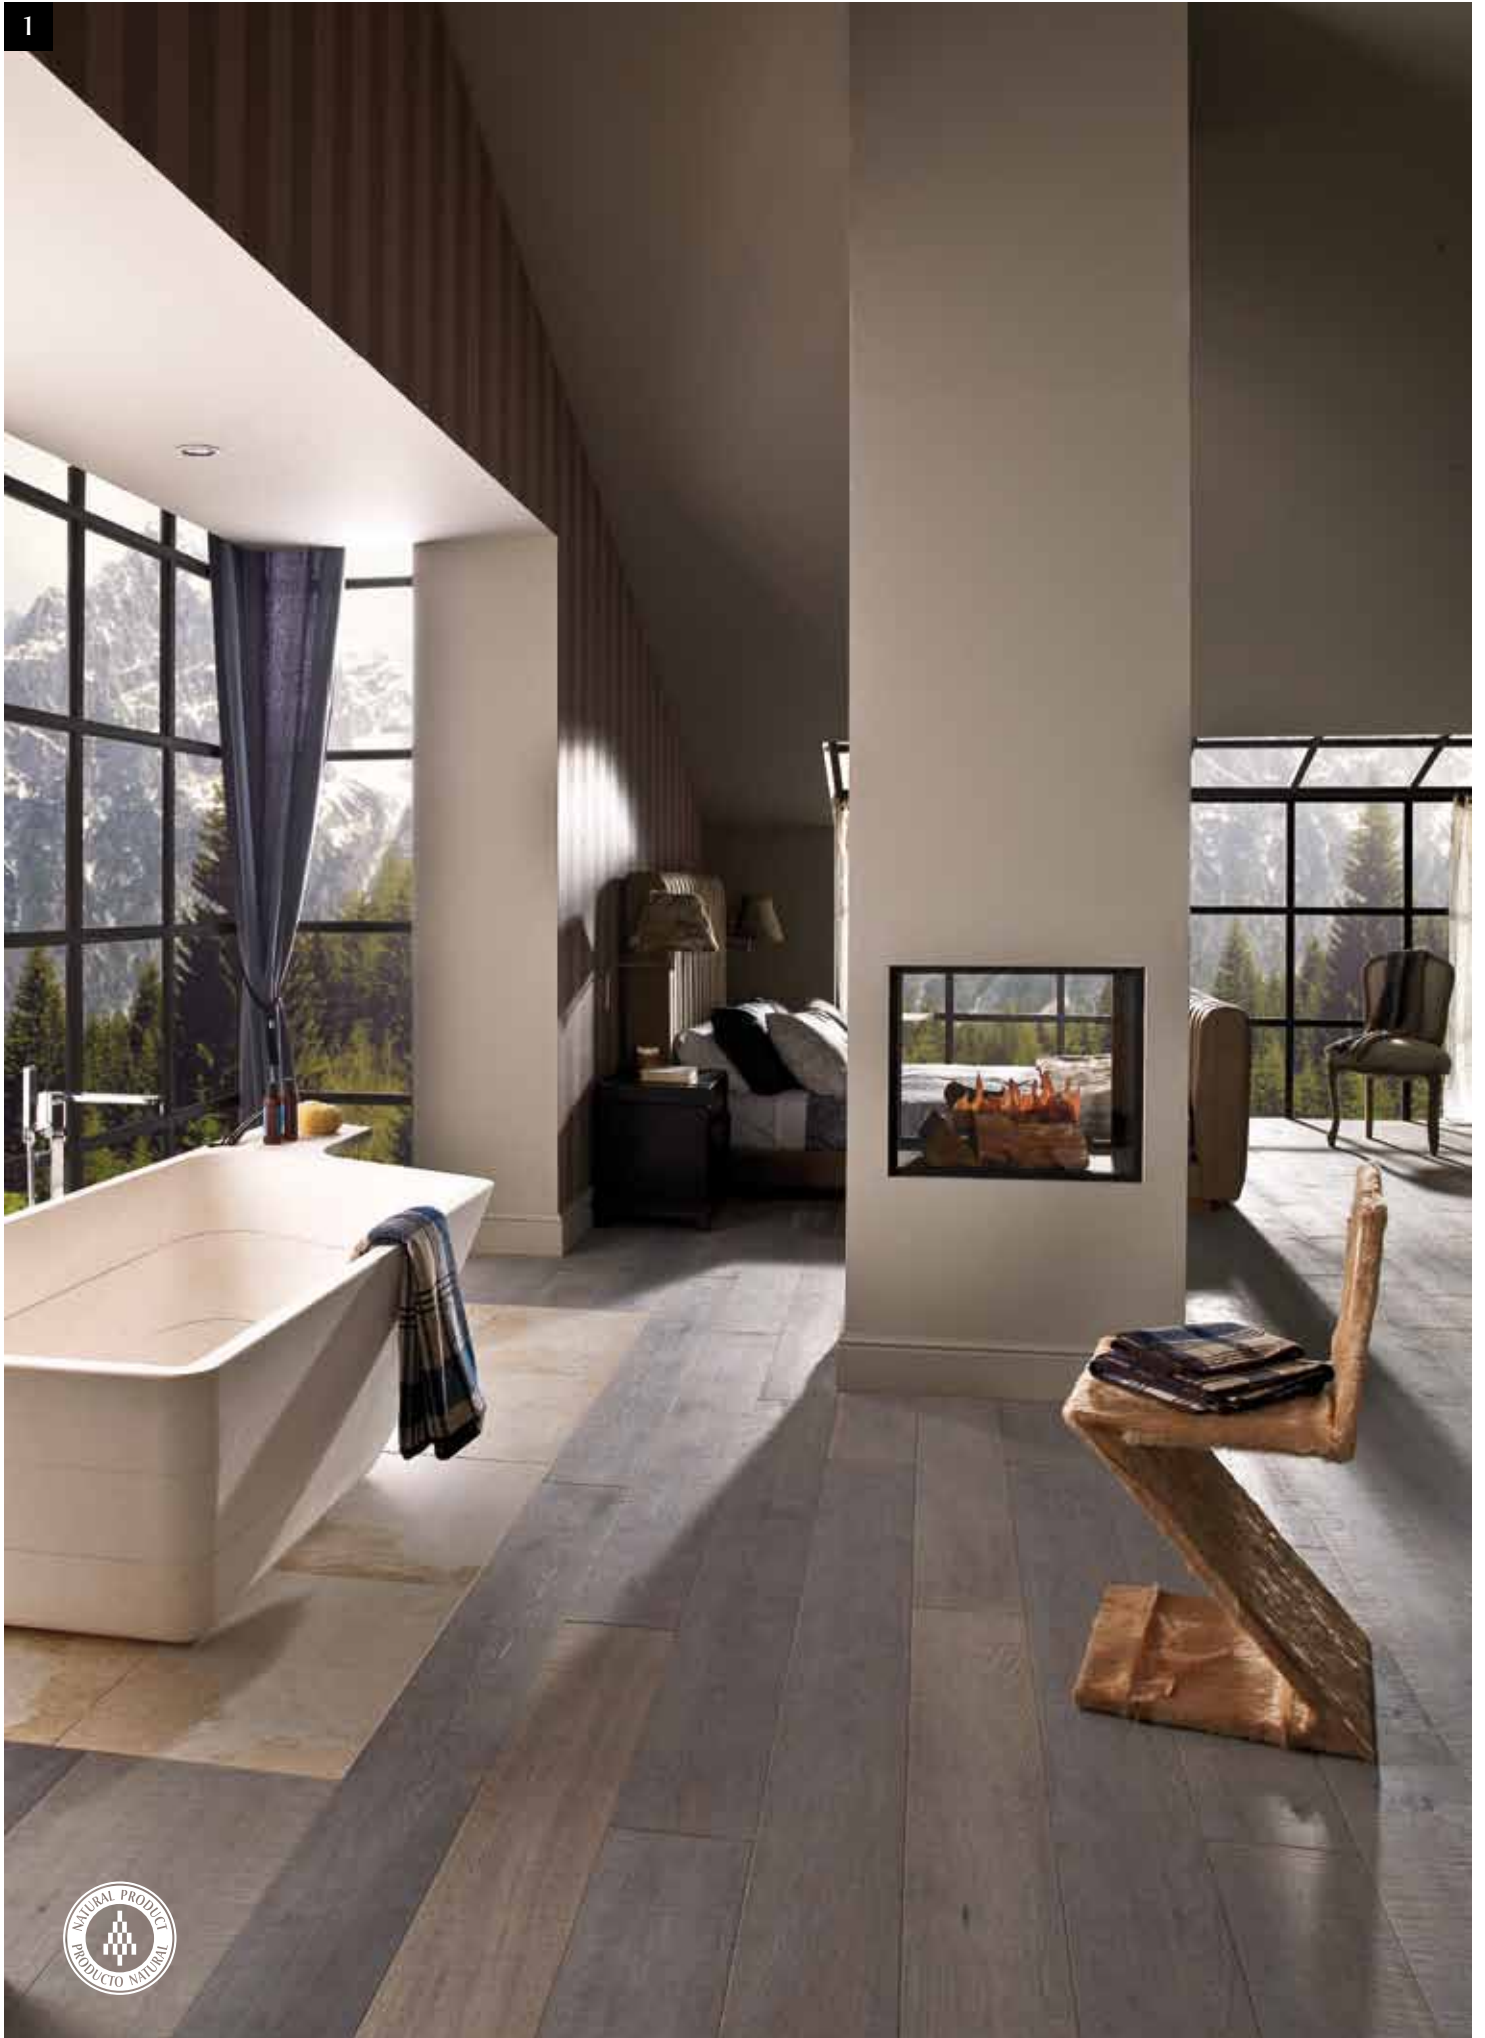

1

Natural Wood floor finish
REVIVAL 1L BEIGE 22x220x2,1 cm

Bath
ESPECIAL (KRION® PEARL)

Bath shower mixer
IRTA - CROMO
Floor mounted

Shower head
RONDO 50 cm - CROMO
With ceiling arm

Single lever concealed shower valve
IRTA - CROMO