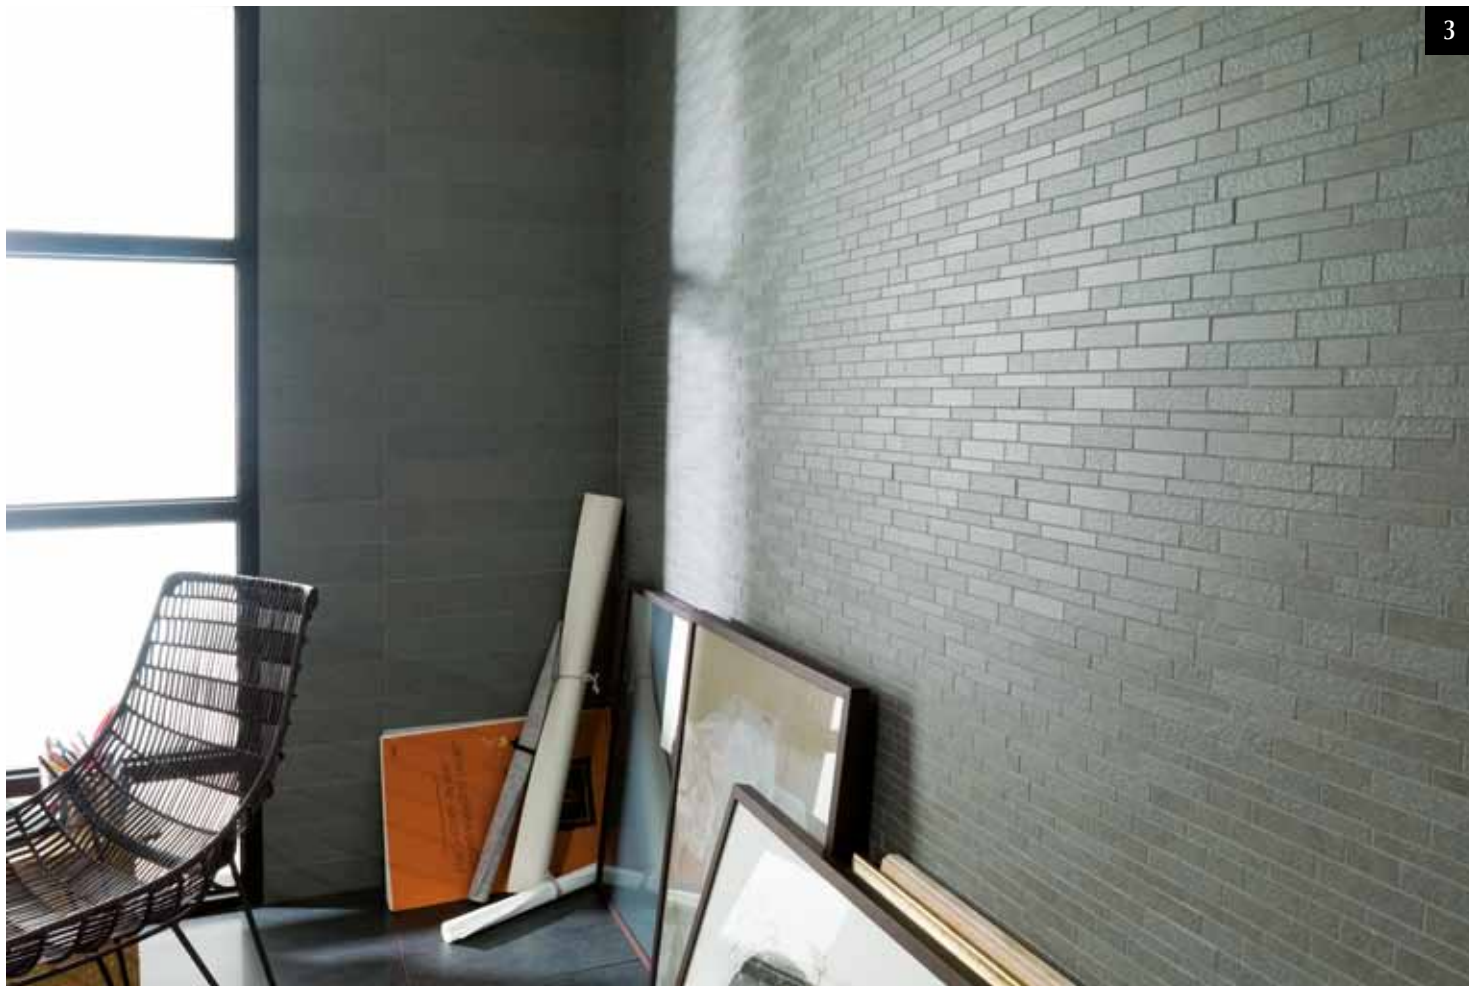

1
Technical porcelain wall
 AVENUE WHITE TEXTURE BLOCK
 MULTIFORMATO 60x15 / 60x10 / 60x5 cm
Grout
 COLORSTUK CEMENTO

2
Technical porcelain floor
 PURE WHITE POLISHED 120x60 cm
Grout
 COLORSTUK BLANCO

3
Technical porcelain wall
 MOSAICO STRIP AVENUE GREY MIX
 30x30 cm
Grout
 COLORSTUK CEMENTO