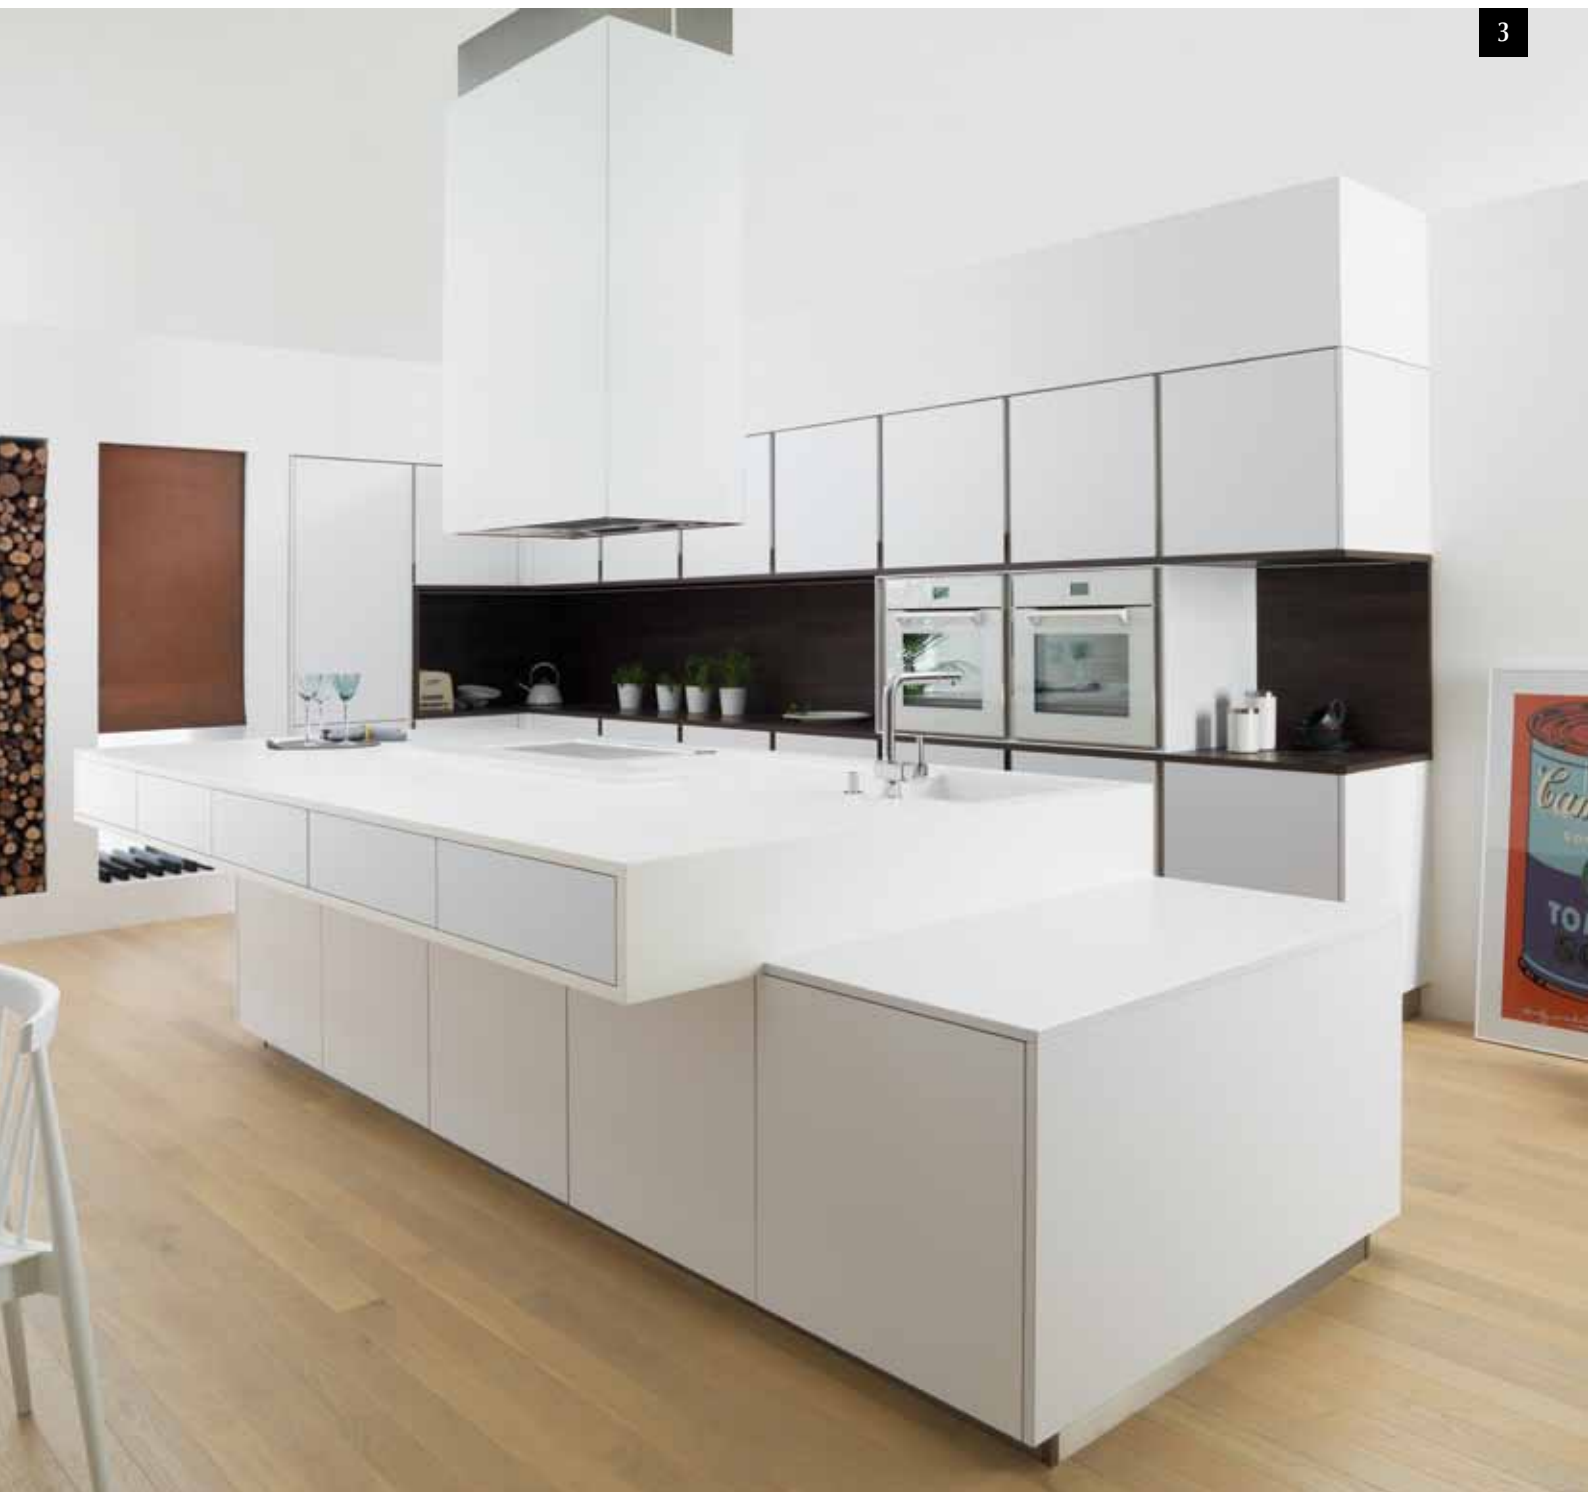

1

2

1

Kitchen furniture
G010 CAMEL / HUESO

Natural Wood floor finish
ADVANCE 1L MARRÓN 18x220x1,1 cm

2

Kitchen furniture
G680 ROBLE CAMEL VINTAGE
G480 BLANCO MATE

Sink mixer
NEXT - CROMO
Single lever sink mixer with swivel spout