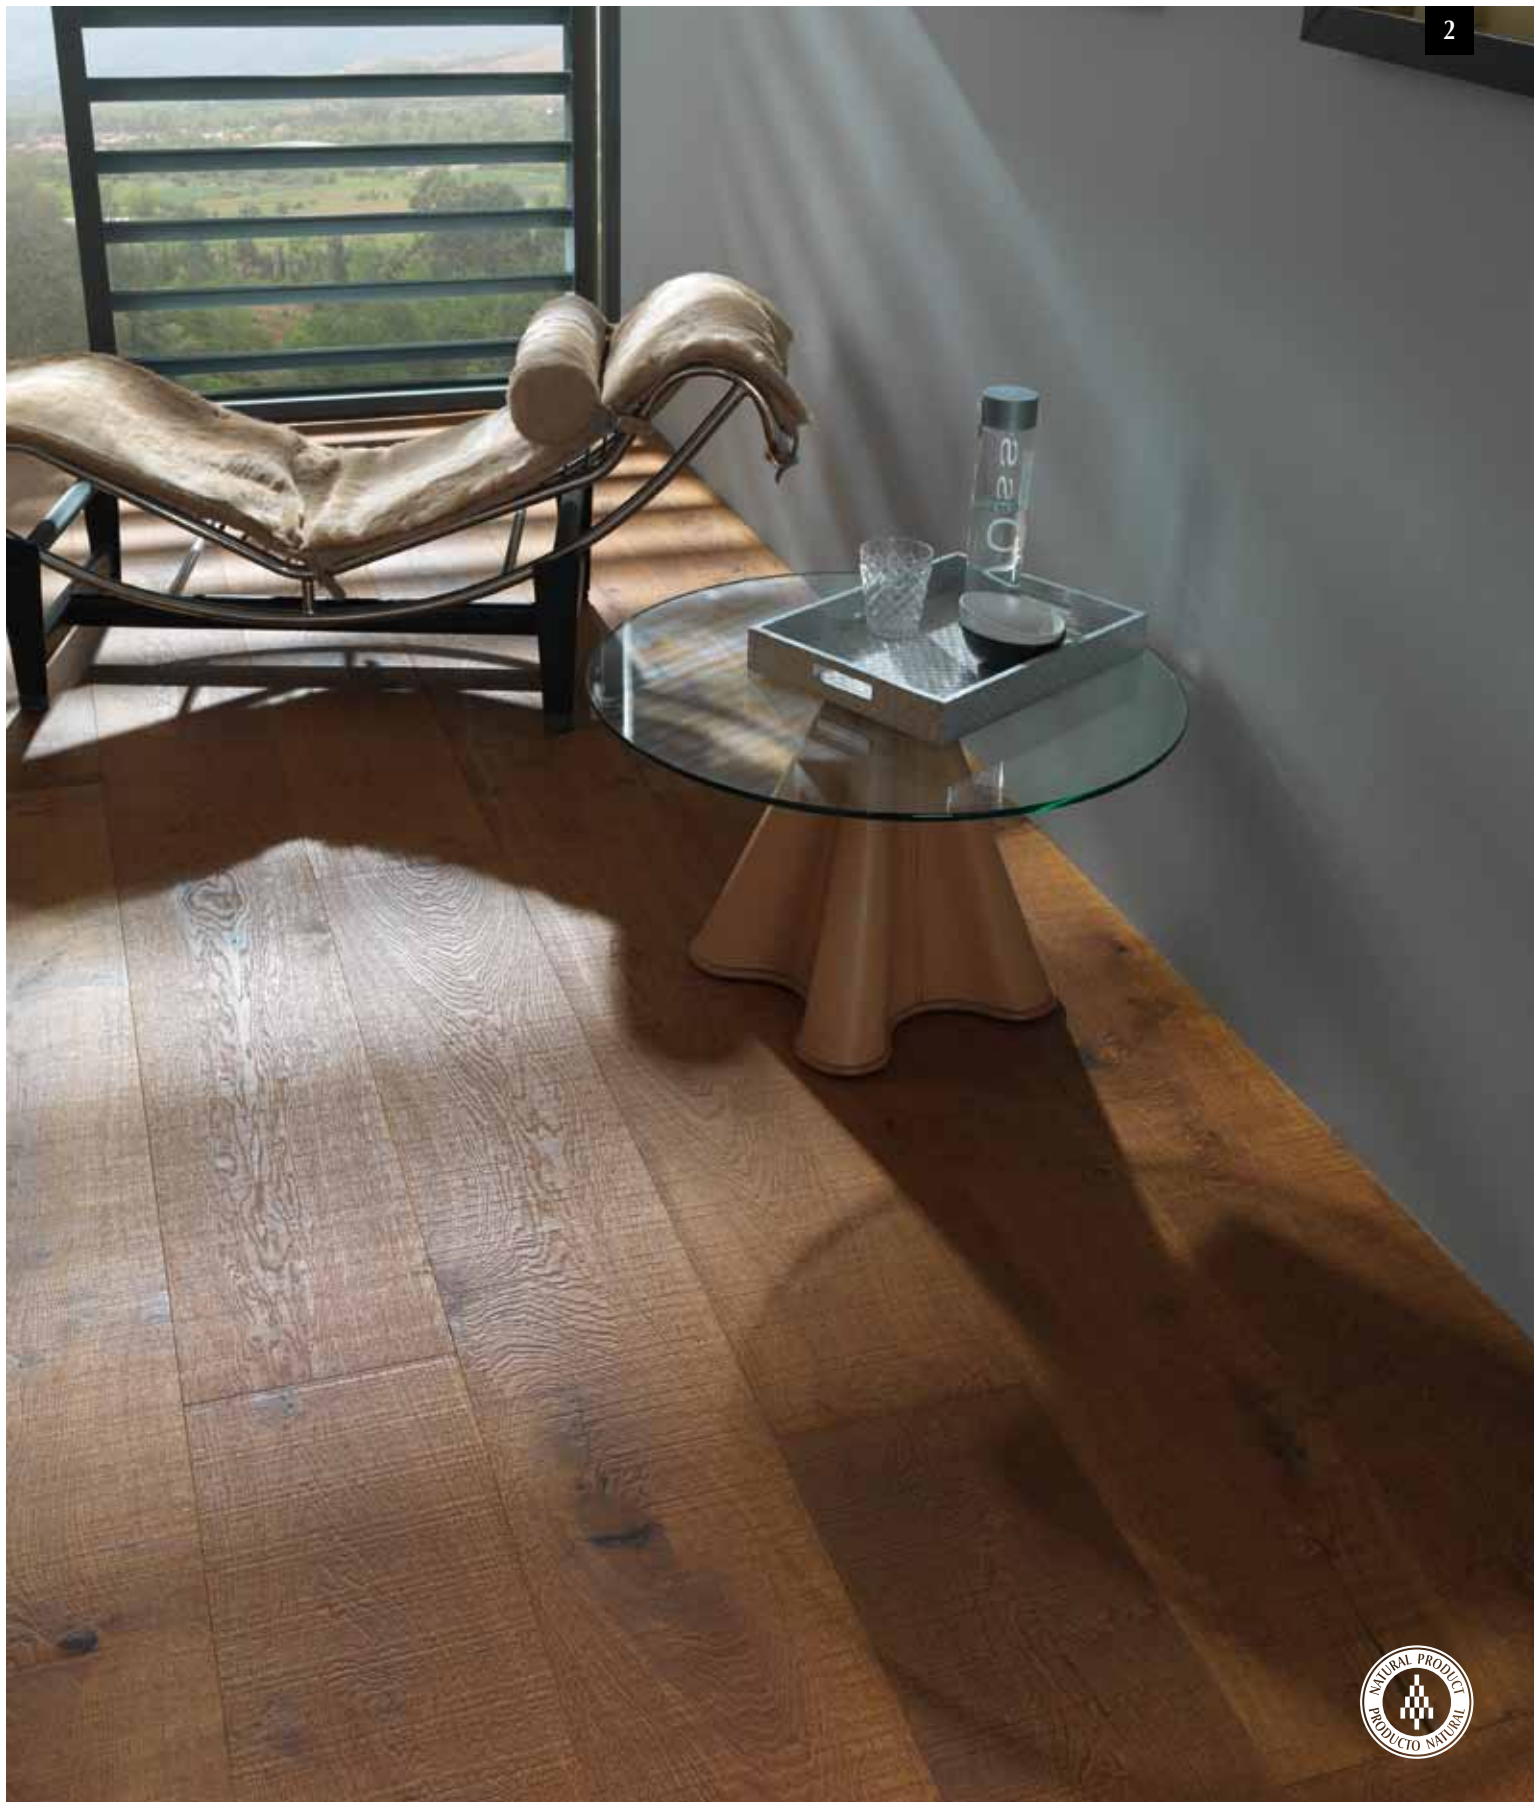

Product available in different formats and colours. PORCELANOSA Grupo recommends ONE-FLEX to fix the pieces.

1

1
Floor: Natural Stone
 DESERT SANDSTONE CLASSICO BIOPROT
 40x80x2 cm
Grout
 COLORSTUK RAPID GRIS