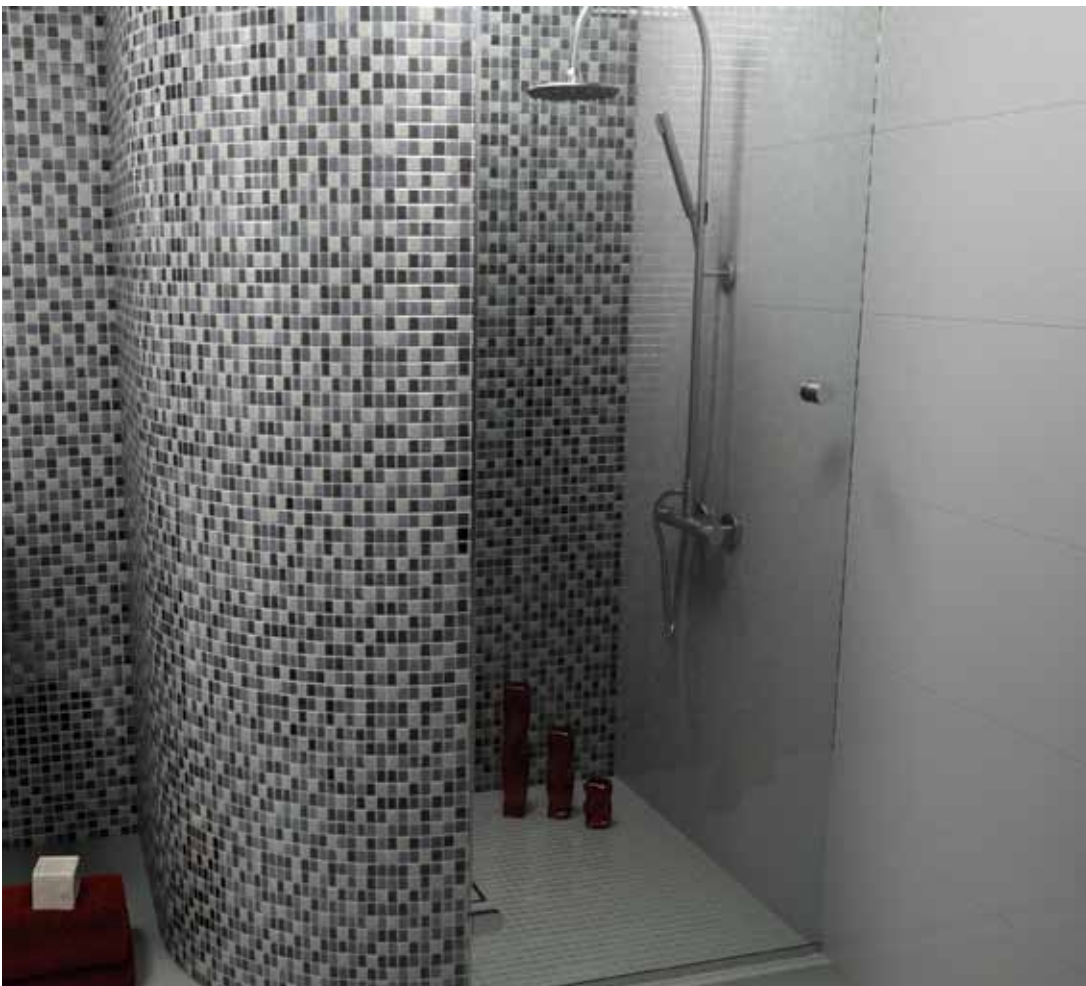

IMPERBAND REFURBISHMENT KIT
75 mm high
Horizontal outlet

TILED SHOWERS

A growing number of bathrooms feature showers with a tiled or mosaic tray instead of a conventional fiberglass one. Butech offers a wide range of waterproofed prefabricated panels ready for tiling over with mosaics or tiles, with the right slope for water to drain away.