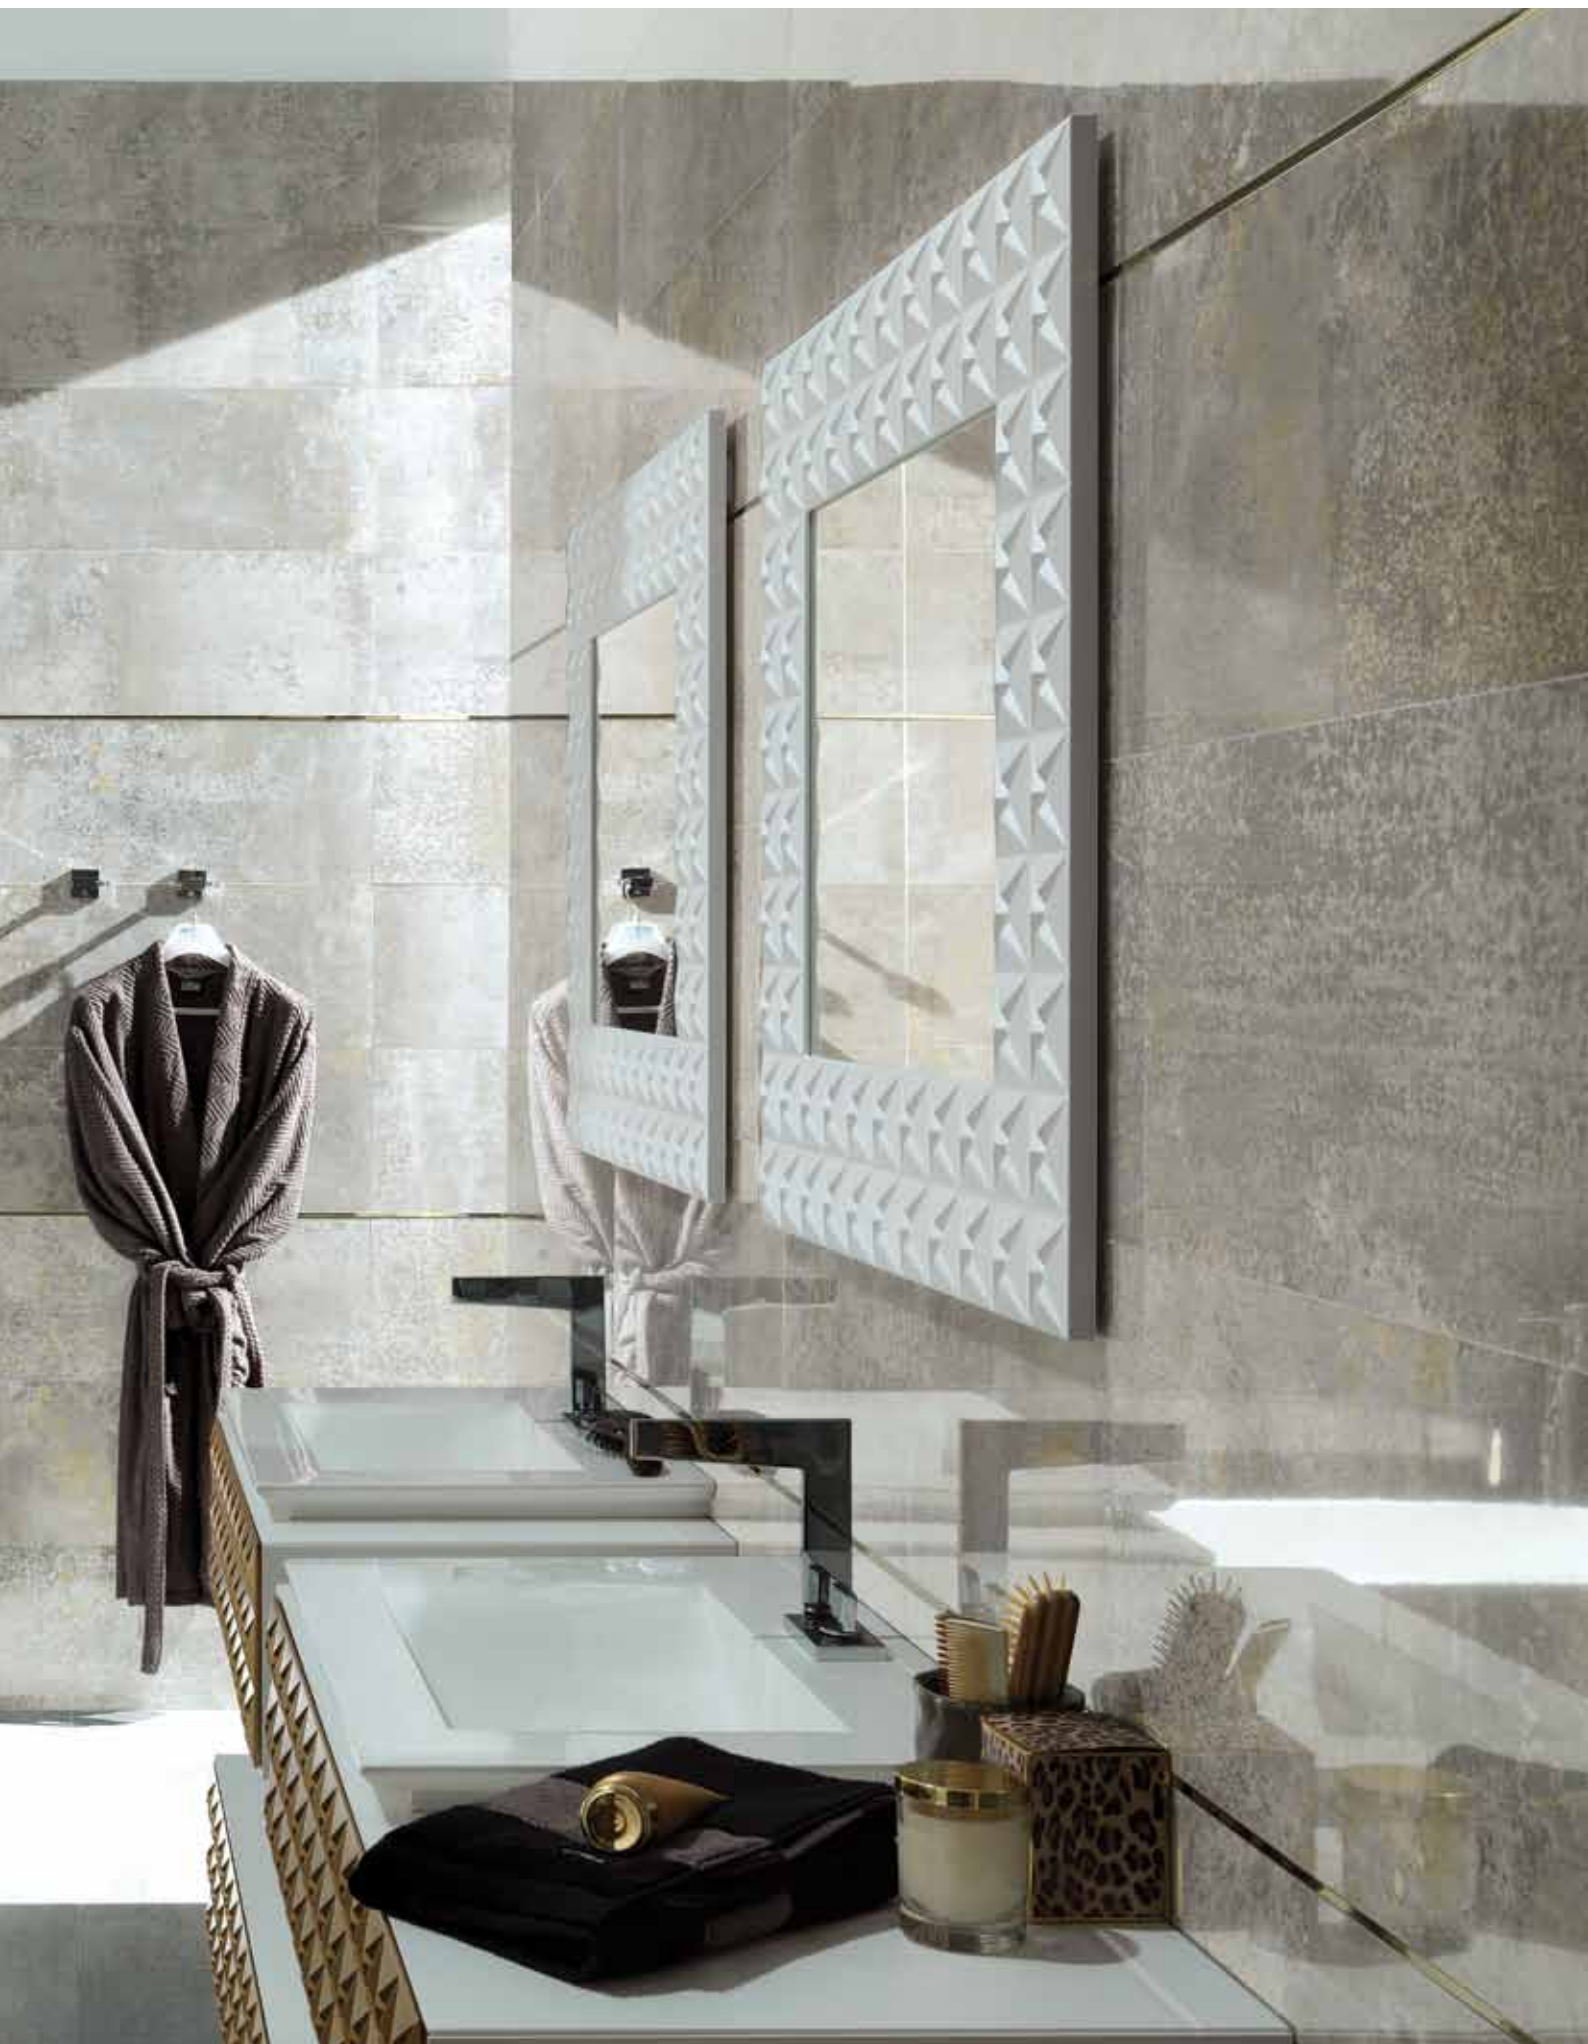

Bathroom furniture
IN ORO MATE / BLANCO MATE

Mirror
IN 87x81 cm

Basin
ONES GELCOAT

Bath
MODUL (KRION® STONE)

1

Product available in different formats and colours. PORCELANOSA Grupo recommends ONE-FLEX to fix the pieces.